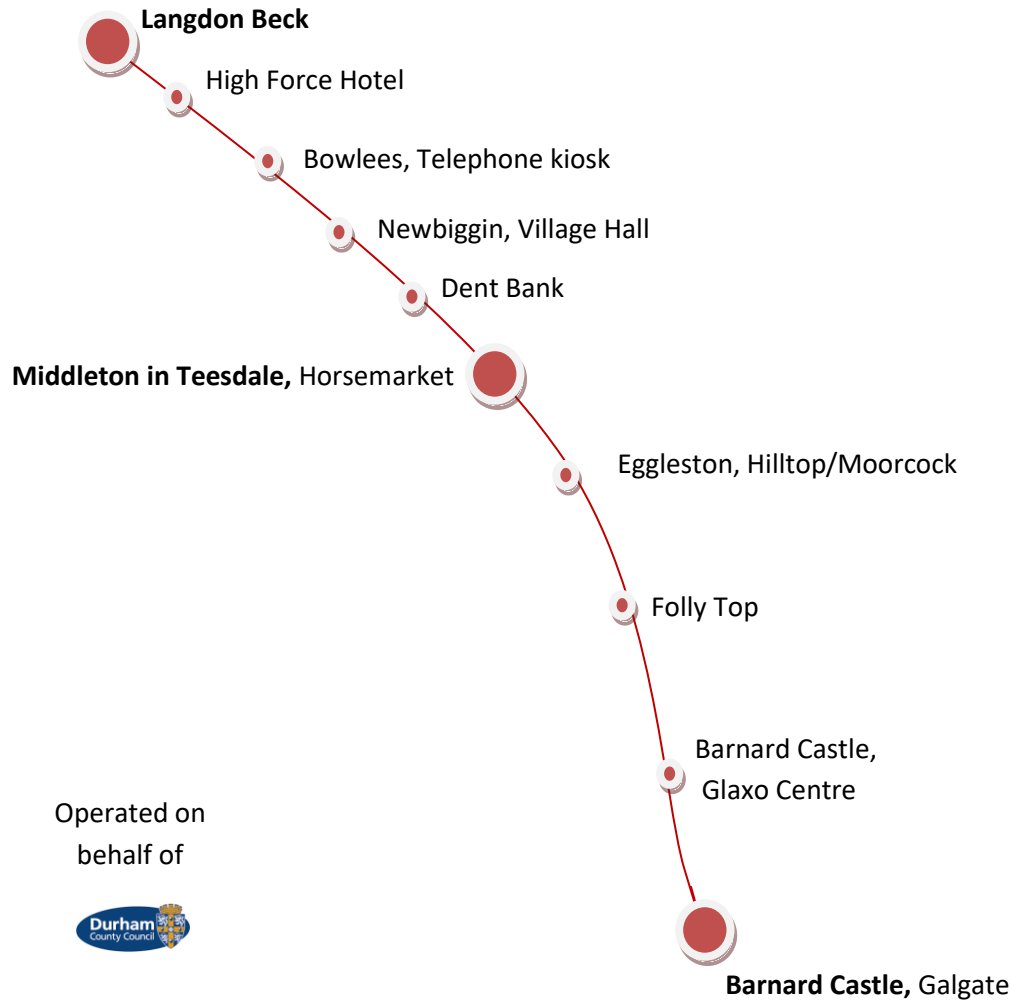

Barnard Castle – Middleton in Teesdale – Langdon Beck

Langdon Beck – Middleton in Teesdale – Barnard Castle

Wednesdays only

Barnard Castle – Middleton in Teesdale – Langdon Beck

Wednesdays only

Barnard Castle, Galgate		10.55	12.55
Banard Castle, Glaxo Centre		10.58	12.58
Folly Top		11.05	13.05
Eggleston, Hilltop/Moorcock		11.07	13.07
Middleton in Teesdale, Horsemarket	09.25	11.15	13.15
Dent Bank	09.29	11.19	13.19
Newbiggin, Village Hall	09.32	11.22	13.22
Bowlees, Telephone Kiosk	09.34	11.24	13.24
High Force Hotel	09.37	11.27	13.27
Langdon Beck	09.43	11.33	13.33

Langdon Beck – Middleton in Teesdale – Barnard Castle

Wednesdays only

Langdon Beck	09.45	11.45	13.35
High Force Hotel	09.51	11.51	13.41
Bowlees, Telephone Kiosk	09.54	11.54	13.44
Newbiggin, Village Hall	09.56	11.56	13.46
Dent Bank	09.59	11.59	13.49
Middleton in Teesdale, Horsemarket	10.05	12.05	13.53
Eggleston, Hilltop/Moorcock	10.14	12.14	
Folly Top	10.17	12.17	
Banard Castle, Glaxo Centre	10.24	12.24	
Barnard Castle, Galgate	10.27	12.27	

Wednesdays only

Barnard Castle – Middleton in Teesdale – Langdon Beck

Wednesdays only

Barnard Castle, Galgate		10.55	12.55
Banard Castle, Glaxo Centre		10.58	12.58
Folly Top		11.05	13.05
Eggleston, Hilltop/Moorcock		11.07	13.07
Middleton in Teesdale, Horsemarket	09.25	11.15	13.15
Dent Bank	09.29	11.19	13.19
Newbiggin, Village Hall	09.32	11.22	13.22
Bowlees, Telephone Kiosk	09.34	11.24	13.24
High Force Hotel	09.37	11.27	13.27
Langdon Beck	09.43	11.33	13.33