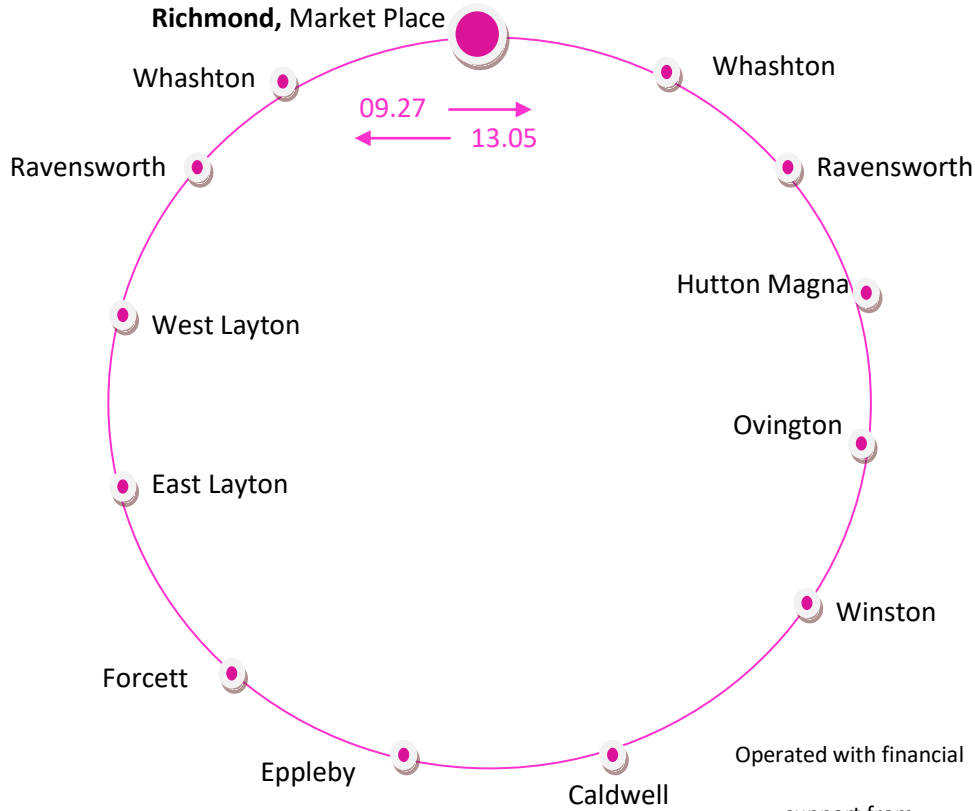

**Richmond – Ravensworth
– Richmond Circular**

Thursdays (not Bank Holidays)

Operated with financial support from

Richmond – Ravensworth – Richmond Circular

Thursdays (not Bank Holidays)

	Start	End
Richmond	09.27	14.19
Whashton	09.35	14.11
Ravensworth	09.39	14.07
Hutton Magna	09.47	13.59
Ovington	09.51	13.55
Winston	09.55	13.51
Caldwell	10.03	13.43
Eppleby	10.08	13.38
Forcett	10.18	13.28
East Layton	10.21	13.25
West Layton	10.24	13.22
Ravensworth	10.29	13.17
Whashton	10.33	13.13
Richmond	10.45	13.05

Operated with financial support from

by

20A Galgate, Barnard Castle, DL12 8BG
01833 630730 www.hodgsonsbuses.com

**Richmond – Ravensworth
– Richmond Circular**

Thursdays (not Bank Holidays)

Operated with financial support from

Richmond – Ravensworth – Richmond Circular

Thursdays (not Bank Holidays)

	Start	End
Richmond	09.27	14.19
Whashton	09.35	14.11
Ravensworth	09.39	14.07
Hutton Magna	09.47	13.59
Ovington	09.51	13.55
Winston	09.55	13.51
Caldwell	10.03	13.43
Eppleby	10.08	13.38
Forcett	10.18	13.28
East Layton	10.21	13.25
West Layton	10.24	13.22
Ravensworth	10.29	13.17
Whashton	10.33	13.13
Richmond	10.45	13.05