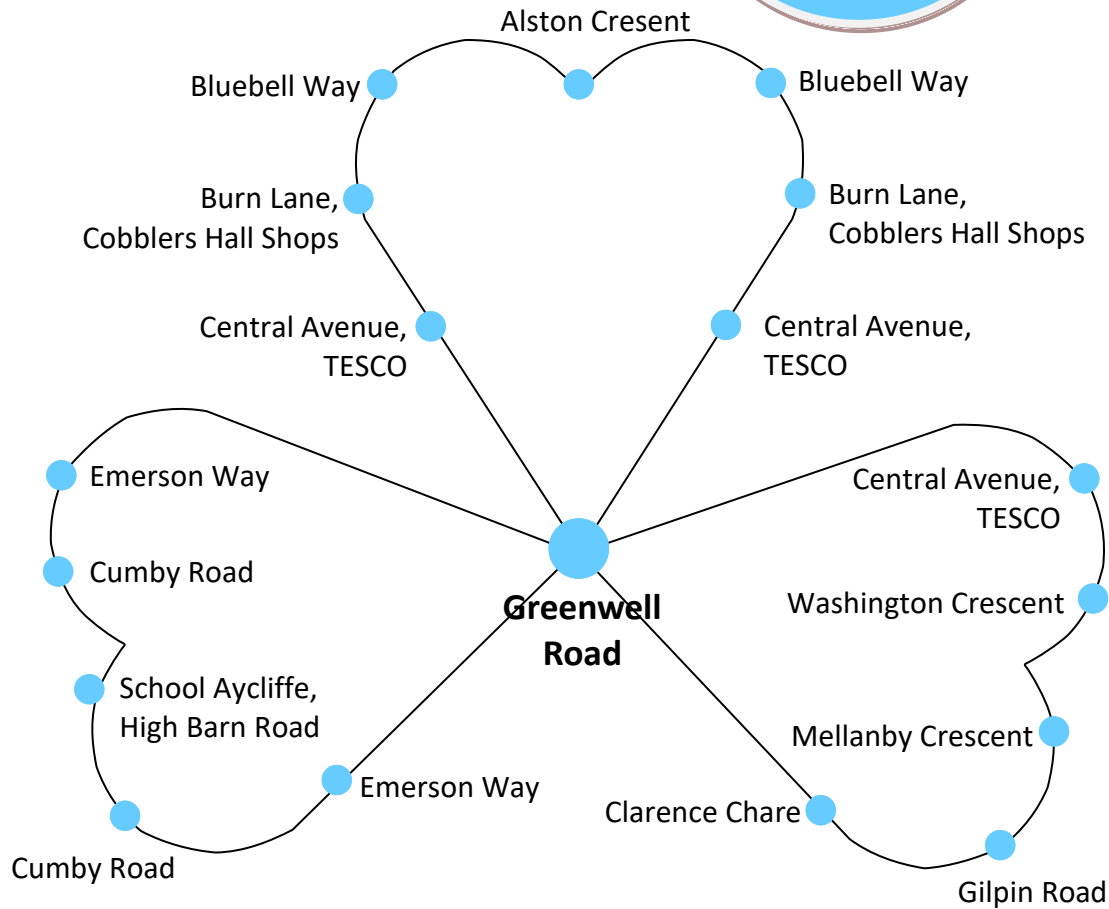

# Newton Aycliffe Town Service

Monday - Friday (Not Bank Holidays)

Operated on behalf of

20A Galgate, Barnard Castle, DL12  
8BG, 01833 630730  
www.hodgsonsbuses.com

*For full route and timings please see overleaf*

# Newton Aycliffe Town Service Monday - Friday (Not Bank Holidays)

<b>Greenwell Road, opposite shops</b>	...	1000	1100	1200	...	1400
Central Avenue, TESCO	...	1001	1101	1201	...	1401
Burn Lane, Cobblers Hall Shops	...	1004	1104	1204	...	1404
Bluebell Way	...	1006	1106	1206	...	1406
Alston Crescent	0909	1009	1109	1209	...	1409
Bluebell Way	0913	1013	1113	1213	...	1413
Burn Lane, Cobblers Hall Shops	0915	1015	1115	1215	...	1415
Central Avenue, TESCO	0918	1018	1118	1218	...	1418
<b>Greenwell Road, next to shops</b>	0919	1019	1119	1219	...	1419
<b>Greenwell Road, next to shops</b>	0921	1021	1121	1221	1321	1421
Emerson Way	0925	1025	1125	1225	1325	1425
Cumby Road	0926	1026	1126	1226	1326	1426
School Aycliffe, High Barn Road	0931	1031	1131	1231	1331	1431
Cumby Road	0936	1036	1136	1236	1336	1436
Emerson Way	0937	1037	1137	1237	1337	1437
<b>Greenwell Road, opposite shops</b>	0941	1041	1141	1241	1341	1441
<b>Greenwell Road, opposite shops</b>	0943	1043	1143	...	1343	1443
Central Avenue, TESCO	0944	1044	1144	...	1344	1444
Washington Crescent	0946	1046	1146	...	1346	1446
Mellanby Crescent	0949	1049	1149	...	1349	1449
Gilpin Road	0953	1053	1153	...	1353	1453
Clarence Chare	0954	1054	1154	...	1354	1454
<b>Greenwell Road, opposite shops</b>	0958	1058	1158	...	1358	1458